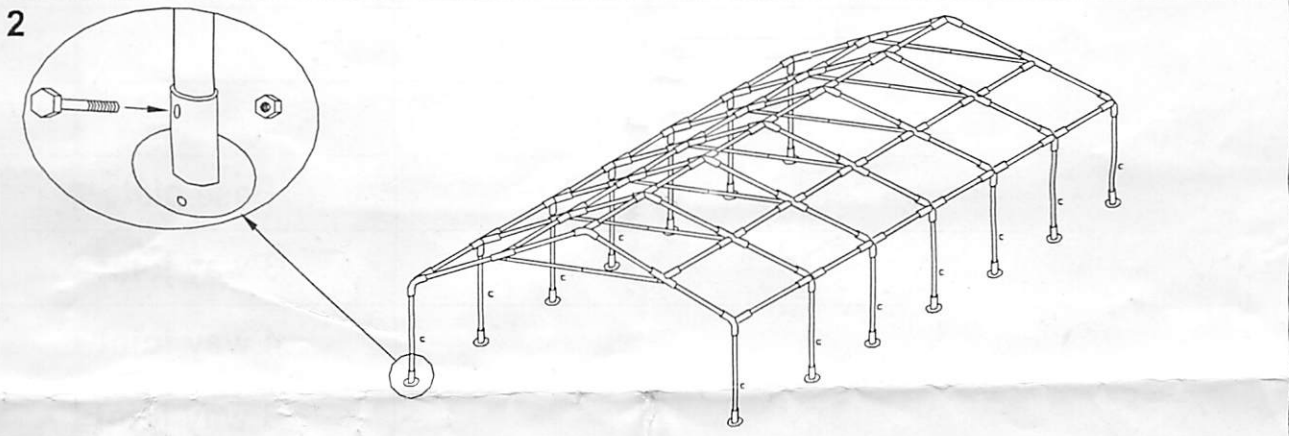

# Gala Tent 6X12

## -Parts List-

Quantity		Description
28	A 	Rafter
8	B1 	Apex and eave pole
4	B2 	Apex and eave pole
18	B3 	Apex and eave pole
14	C 	Leg
7	D1 	
7	D2 	
14		Base plate
6		3 way joint
4		4 way joint
15		3 way joint
10		4 way joint
14		Nut and bolt
7		Nut and bolt
14		Bolt
1		Spanner
4		Guy lines
130		Bolt
100		Bungee
4		Peg $\phi$ 7x330mm
186		Peg $\phi$ 4.5x180mm
2		End panel
12		Wall panel
1		Roof