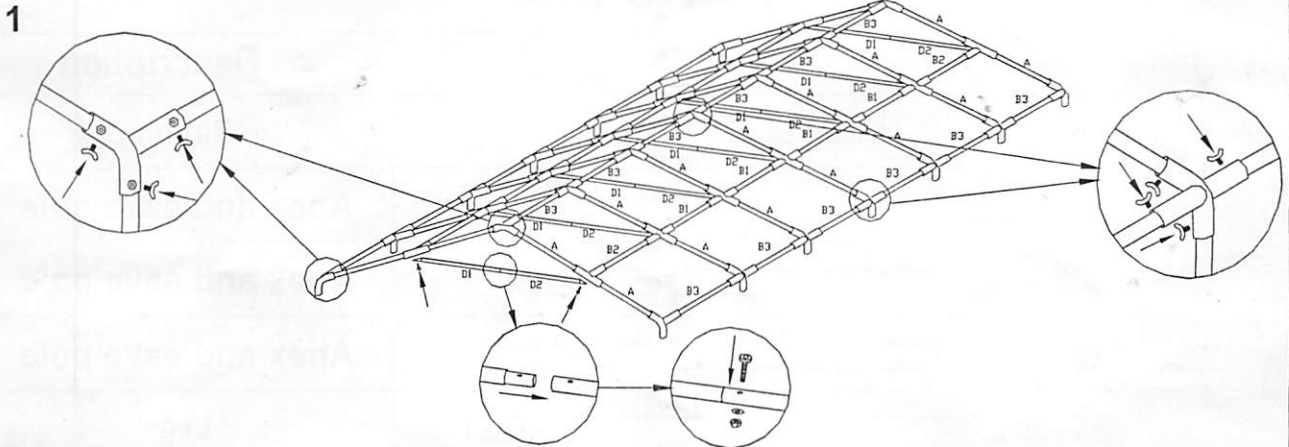

# Gala Tent 6X12

## -Parts List-

Quantity		Description
28	A 	Rafter
8	B1 	Apex and eave pole
4	B2 	Apex and eave pole
18	B3 	Apex and eave pole
14	C 	Leg
7	D1 	
7	D2 	
14		Base plate
6		3 way joint
4		4 way joint
15		3 way joint
10		4 way joint
14		Nut and bolt
7		Nut and bolt
14		Bolt
1		Spanner
4		Guy lines
130		Bolt
100		Bungee
4		Peg $\phi$ 7x330mm
186		Peg $\phi$ 4.5x180mm
2		End panel
12		Wall panel
1		Roof