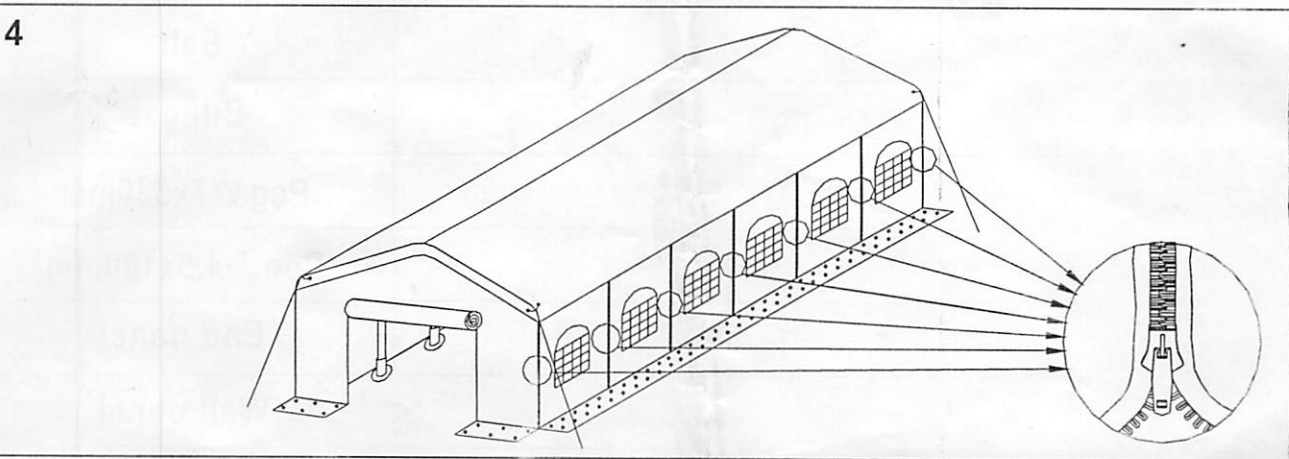

# Gala Tent 6X12

## -Parts List-

Quantity		Description
28	A 	Rafter
8	B1 	Apex and eave pole
4	B2 	Apex and eave pole
18	B3 	Apex and eave pole
14	C 	Leg
7	D1 	
7	D2 	
14		Base plate
6		3 way joint
4		4 way joint
15		3 way joint
10		4 way joint
14		Nut and bolt
7		Nut and bolt
14		Bolt
1		Spanner
4		Guy lines
130		Bolt
100		Bungee
4		Peg $\phi$ 7x330mm
186		Peg $\phi$ 4.5x180mm
2		End panel
12		Wall panel
1		Roof