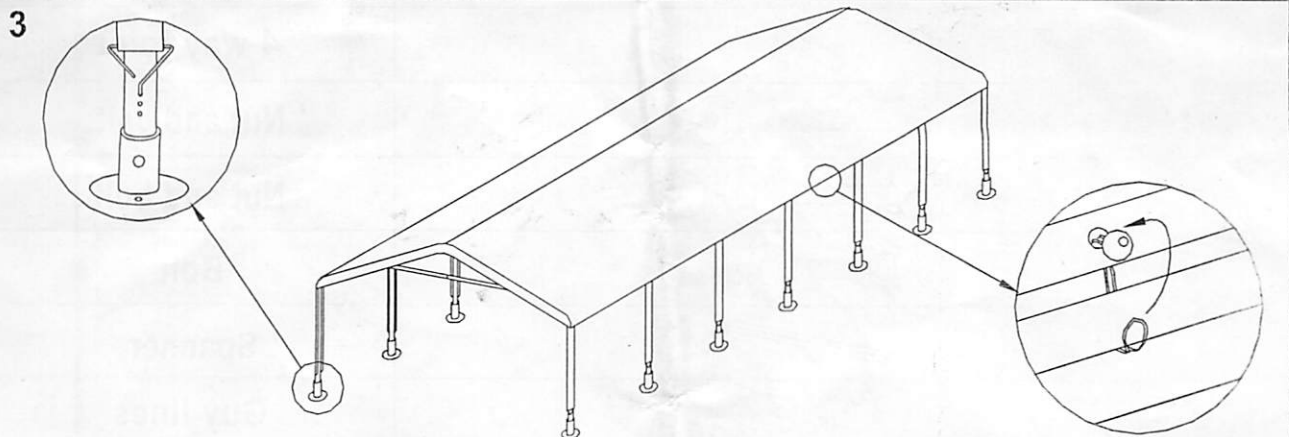

# Gala Tent 6X12

## -Parts List-

Quantity		Description
28	A 	Rafter
8	B1 	Apex and eave pole
4	B2 	Apex and eave pole
18	B3 	Apex and eave pole
14	C 	Leg
7	D1 	
7	D2 	
14		Base plate
6		3 way joint
4		4 way joint
15		3 way joint
10		4 way joint
14		Nut and bolt
7		Nut and bolt
14		Bolt
1		Spanner
4		Guy lines
130		Bolt
100		Bungee
4		Peg $\phi$ 7x330mm
186		Peg $\phi$ 4.5x180mm
2		End panel
12		Wall panel
1		Roof